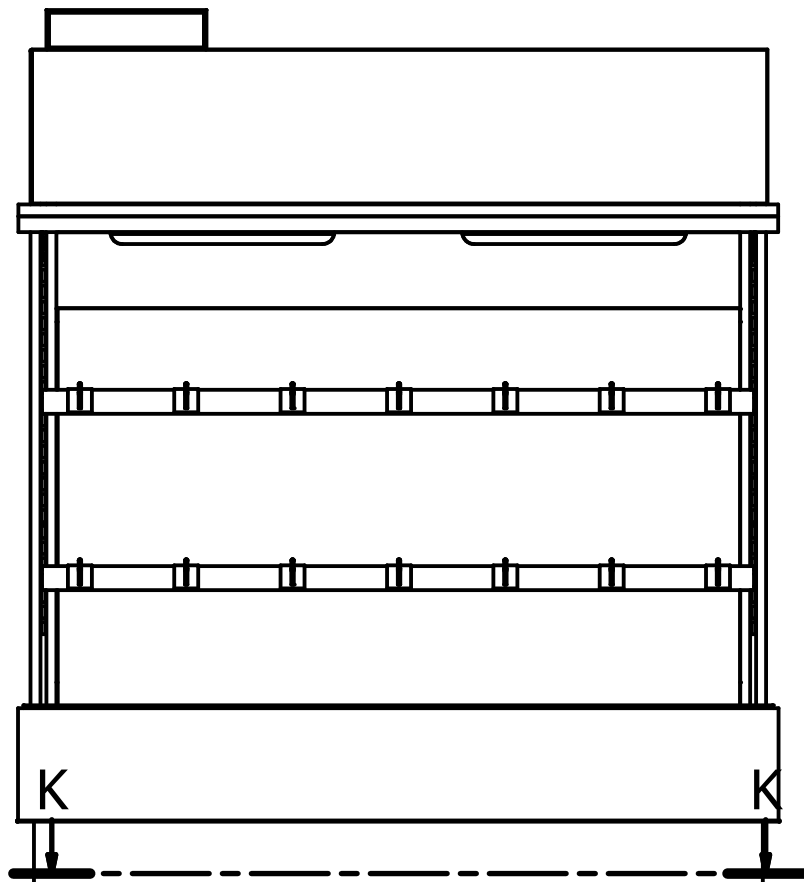

1/27/2020

REV

0

Sheet:

35 OF 71

K-K ( 1 / 12 )

L ( 1 / 7 )

**IRS-VW-1328  
AISLE FIXTURE  
ELECTRICAL**