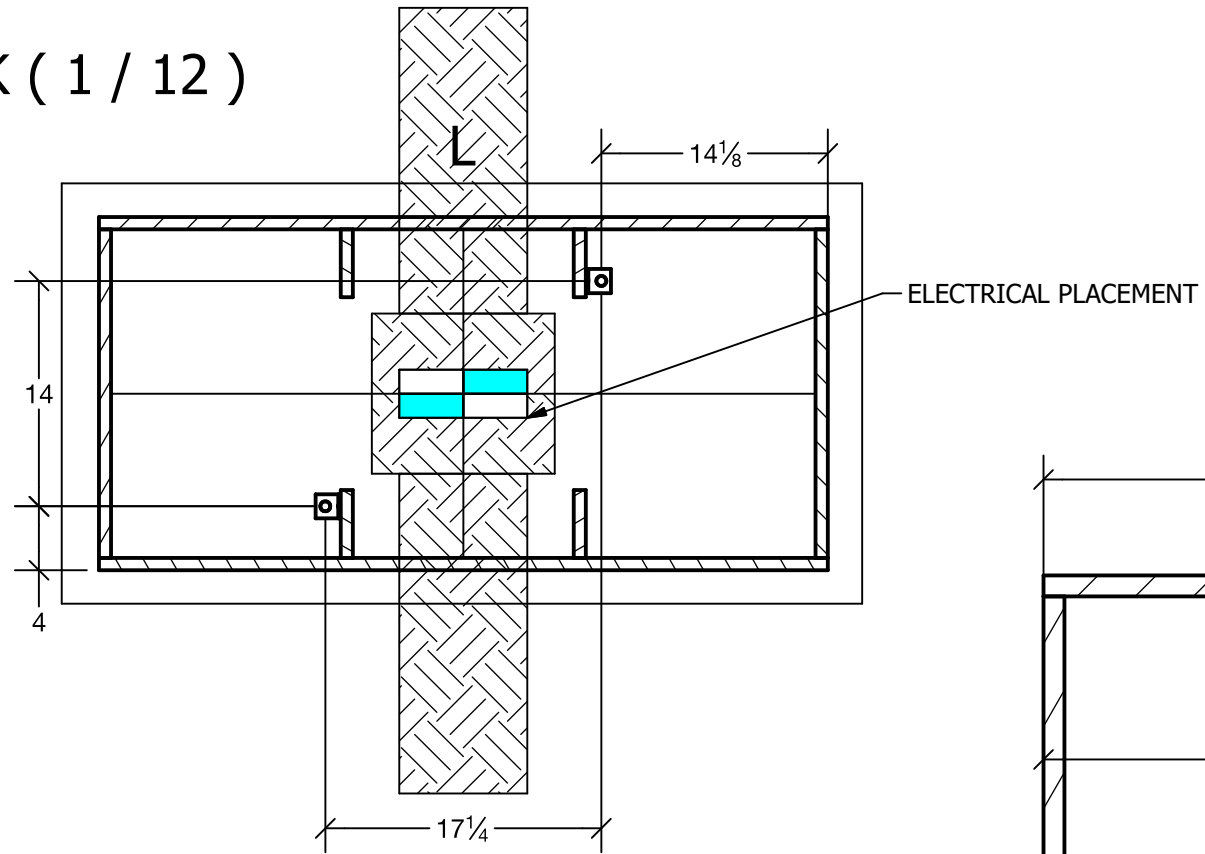

Qty:	Part Number	Description
1	IRS-VW-1328	AISLE FIXTURE
2	N/A	MAGNETIC HEADER
2	IRS-VW-1464	SLOTTED SHELF ASSEMBLY
4	IRS-VW-1356	SADDLE HOOK TOWEL BAR
2	IRS-VW-1414	AISLE WAYFINDER
28	IRS-VW-1360	6IN HANGBAR SADDLE HOOK
2	N/A	CONCRETE WEDGE, 3/8IN DIAMETER, 3IN LONG
1	N/A	QUAD BOX - 4FT WHIP

1/27/2020

REV

0

Sheet:

35 OF 71

K-K ( 1 / 12 )

L ( 1 / 7 )

**IRS-VW-1328  
AISLE FIXTURE  
ELECTRICAL**

585 Western Blvd.  
Turtle Lake, WI 54889  
InfinityRetailServices.com

Part Name:	
Part No:	1328-R3

Drawn By:	Mike	Date:	1/27/2020
REV	0	Sheet:	36 OF 71