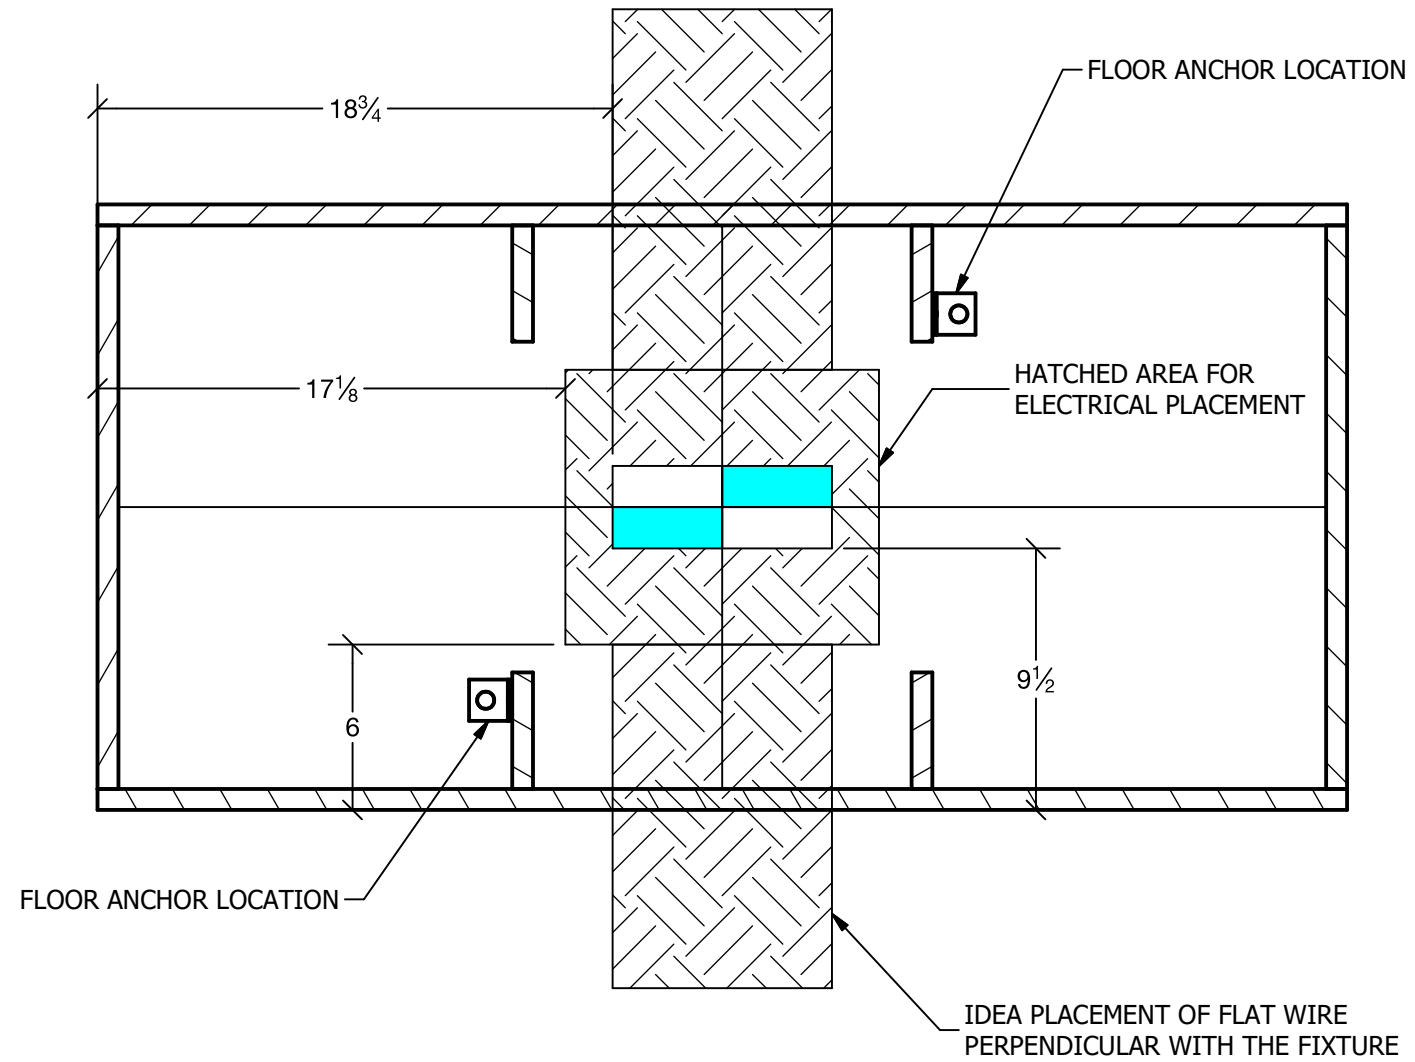

1/27/2020

REV

0

Sheet:

35 OF 71

K-K ( 1 / 12 )

L ( 1 / 7 )

**IRS-VW-1328  
AISLE FIXTURE  
ELECTRICAL**