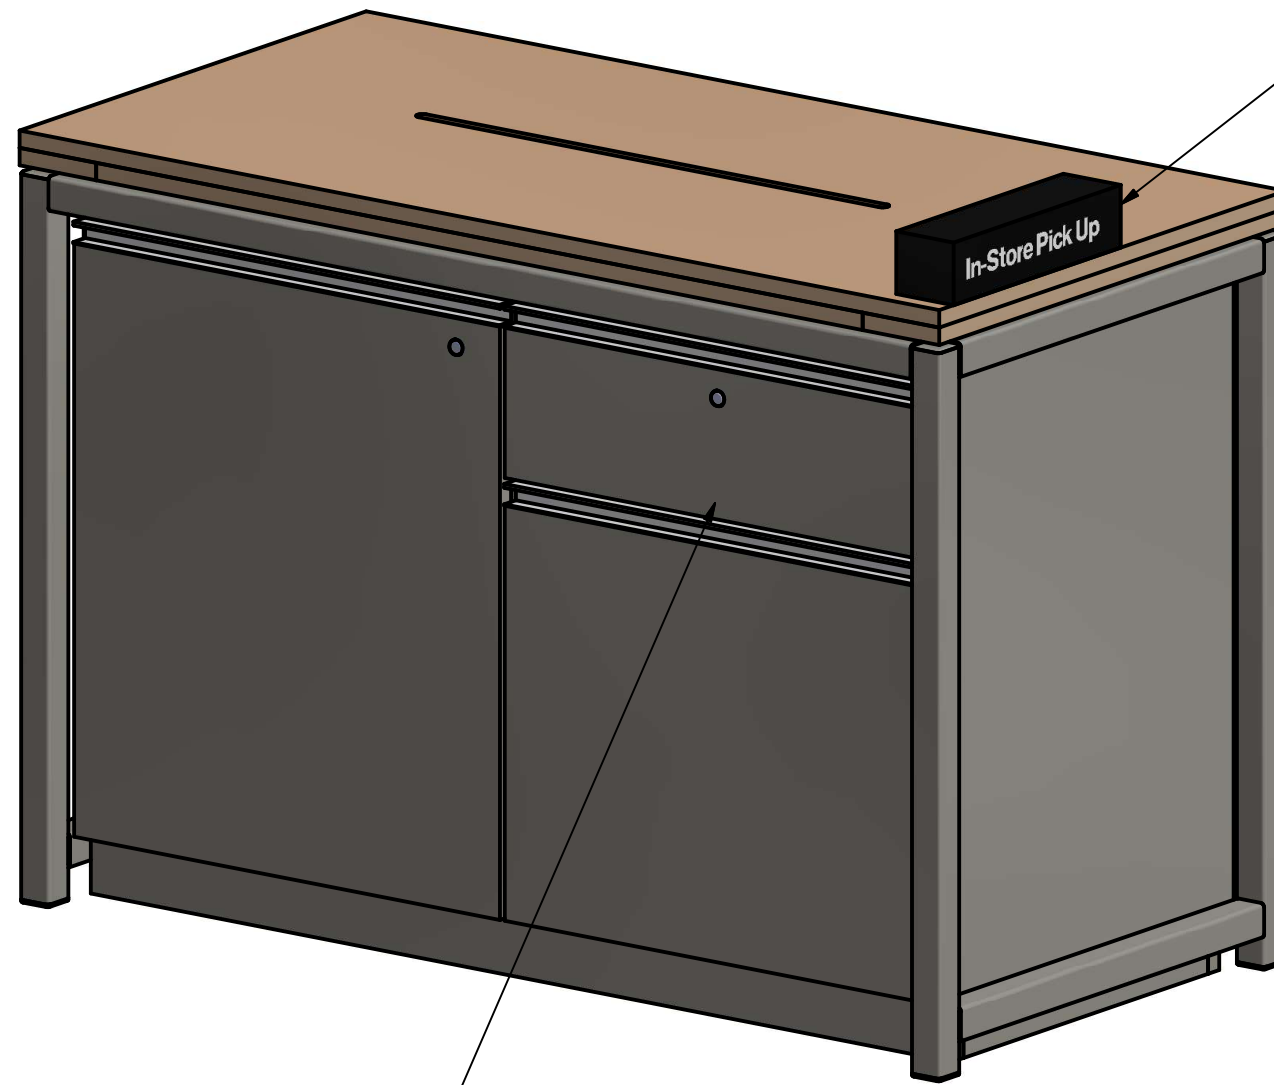

Qty:	Part Number	Description
1	IRS-VW-1478	IN-STORE PICK UP
8	G401ZN	5mm x 11mm SHELF PIN SUPPORT
2	N/A	CONCRETE ANCHOR, 3/8IN DIAMETER, 3IN LONG
2	N/A	1/2"x1.5" LAG SCREWS
4	N/A	Keys
1	13057313	APG CASH DRAWER
1	ELECTRICAL	QUAD BOX - 4FT WHIP
1	IRS-VW-1414	Wayfinder - Text: In-Store Pick Up

APG CASH DRAWER

**IRS-VW-1478
IN-STORE PICK UP**

585 Western Blvd.
Turtle Lake, WI 54889
InfinityRetailServices.com

Part Name: In-Store Pickup

Part No: 1478

Drawn By: Mike Date: 1/27/2020

REV: 0 Sheet: 29 OF 73