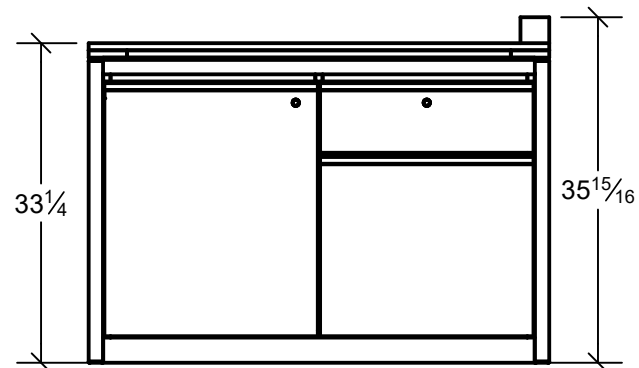

**IRS-VW-1478
IN-STORE PICK UP**

585 Western Blvd.
Turtle Lake, WI 54889
InfinityRetailServices.com

Part Name: In-Store Pickup

Part No: 1478

Drawn By: Mike Date: 1/27/2020

REV: 0 Sheet: 29 OF 73