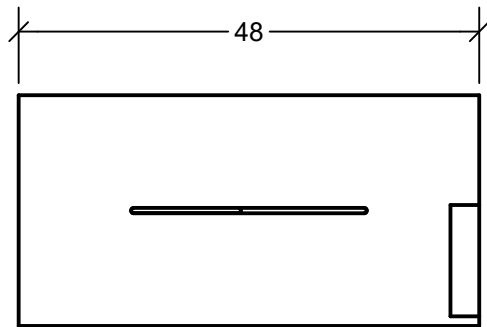

Qty:	Part Number	Description
1	IRS-VW-1478	IN-STORE PICK UP
8	G401ZN	5mm x 11mm SHELF PIN SUPPORT
2	N/A	CONCRETE ANCHOR, 3/8IN DIAMETER, 3IN LONG
2	N/A	1/2"x1.5" LAG SCREWS
4	N/A	Keys
1	13057313	APG CASH DRAWER
1	ELECTRICAL	QUAD BOX - 4FT WHIP
1	IRS-VW-1414	Wayfinder - Text: In-Store Pick Up

APG CASH DRAWER

**IRS-VW-1478
IN-STORE PICK UP**

585 Western Blvd.
Turtle Lake, WI 54889
InfinityRetailServices.com

Part Name: In-Store Pickup

Part No: 1478

Drawn By: Mike Date: 1/27/2020

REV: 0 Sheet: 29 OF 73